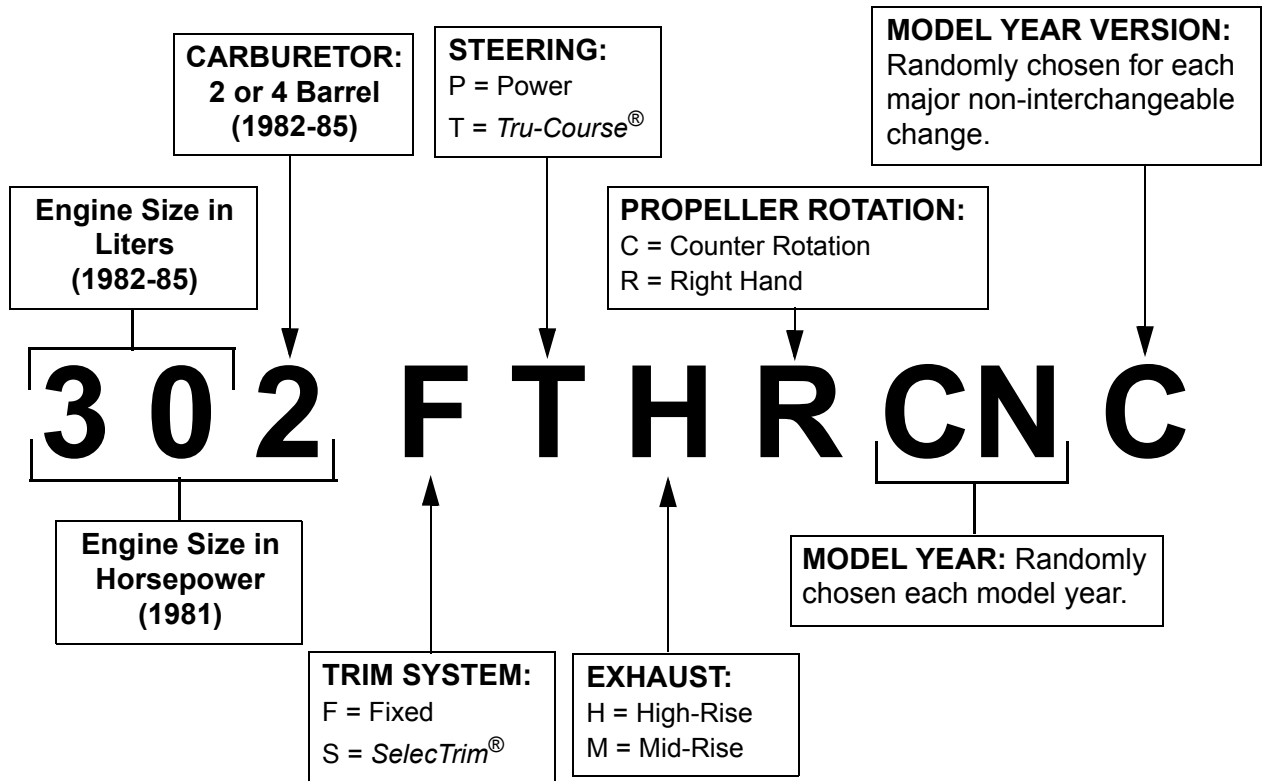

MODEL NUMBER DESIGNATION - STERN DRIVES

Model Years 1981-1985

<u>MODEL YEAR DESIGNATION</u>	<u>SALES YEAR</u>
CIF, CIS	1981
CNC, CNG	1982
CTR	1983
CRA, CRJ	1984
COM, COK	1985