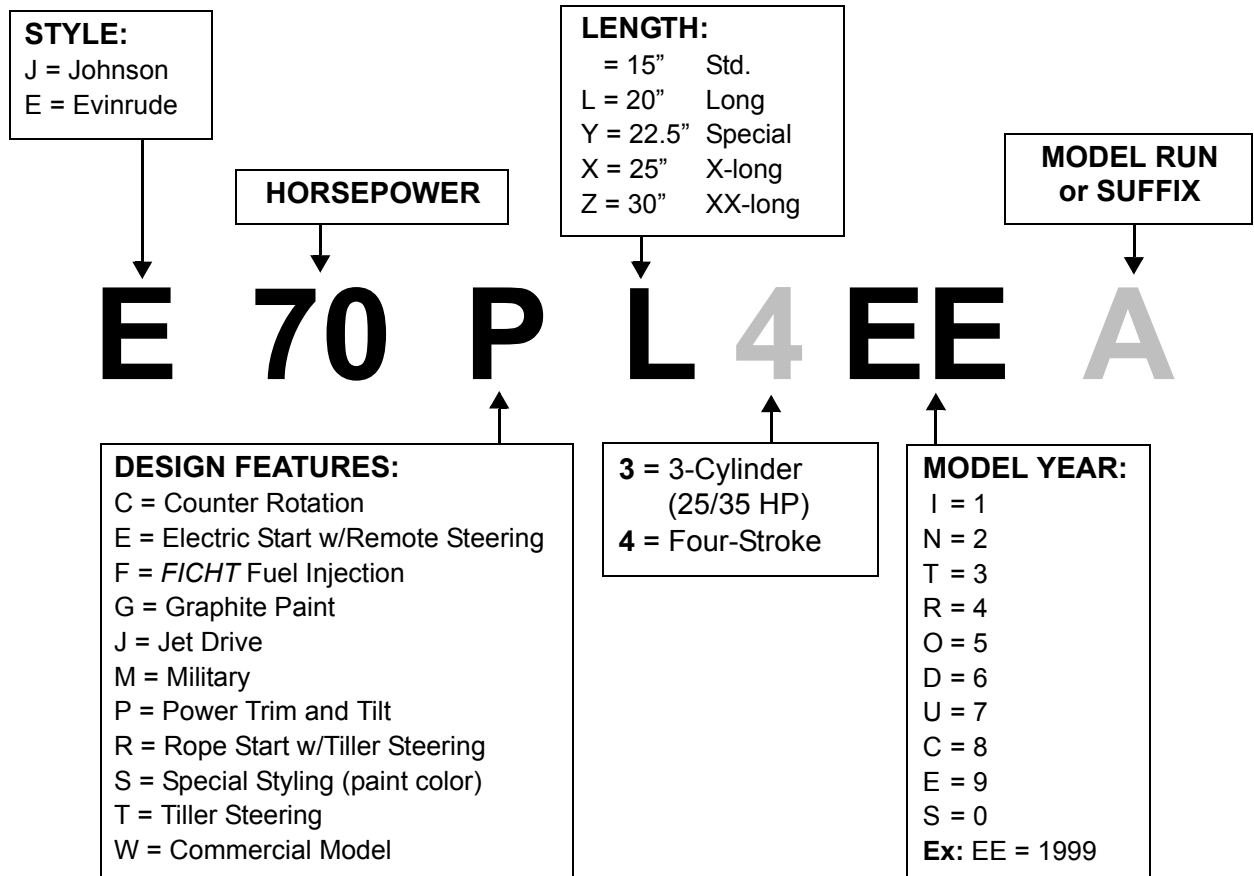

Model Years 1999-2001