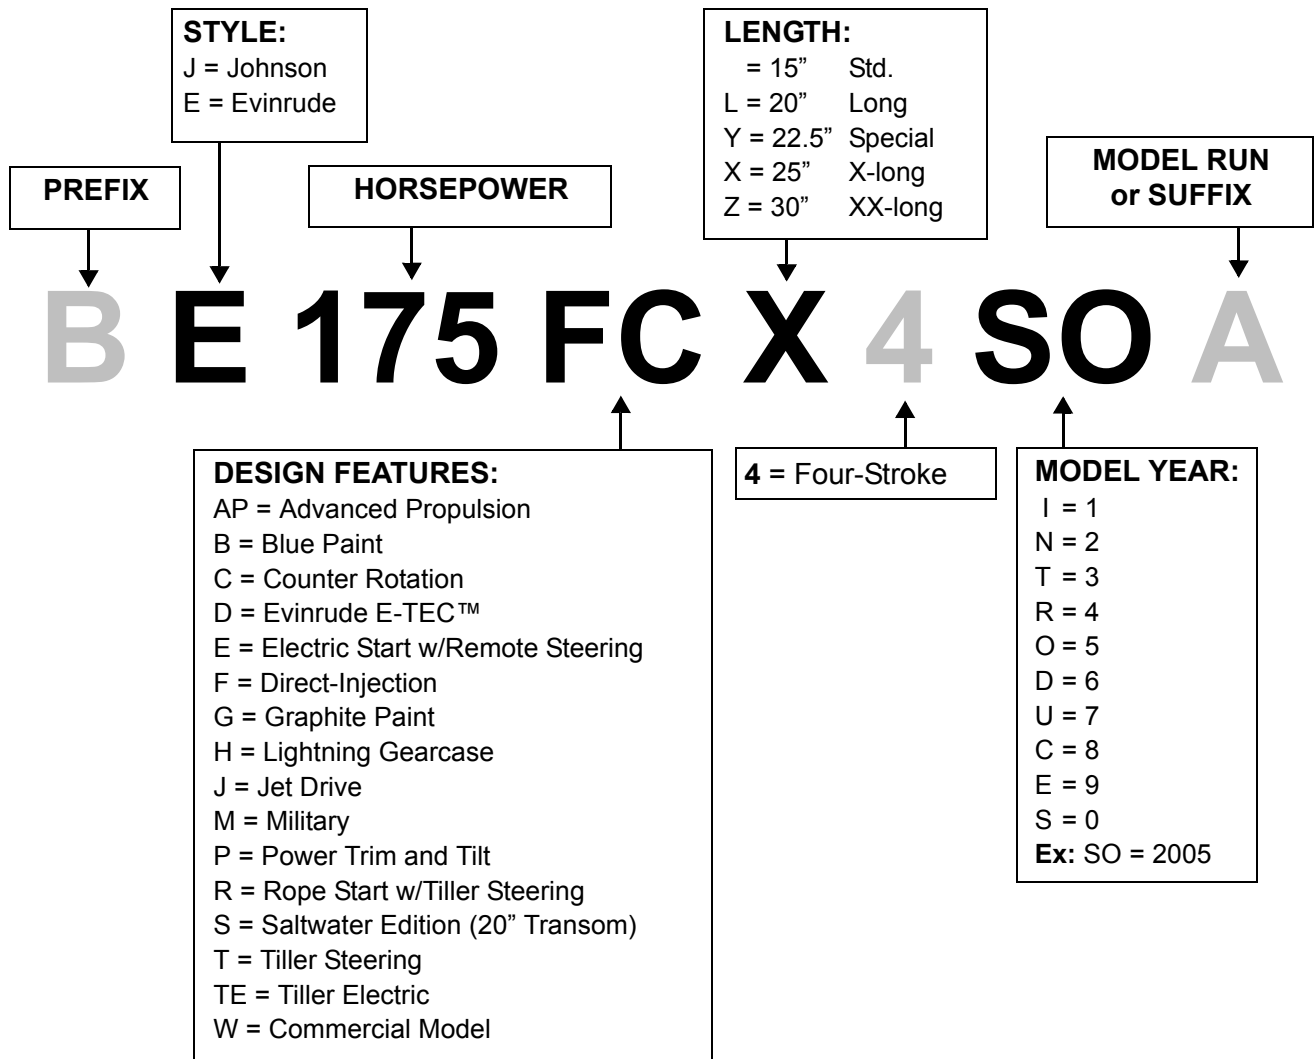

MODEL NUMBER DESIGNATION - OUTBOARDS

Model Years 1980-1998

Model Years 1999-2001

Model Years 2002 and Up

RECREATIONAL OUTBOARDS 1980-1999

1.2 HP Models

Model Number	Year
JCO-CDR	1986
EJR-CDR	1986
JCO-CUA	1987
EJR-CUA	1987
JCO-CCM	1988
EJR-CCM	1988
JCO-CE	1989
EJR-CE	1989
JCO-ES	1990
EJR-ES	1990