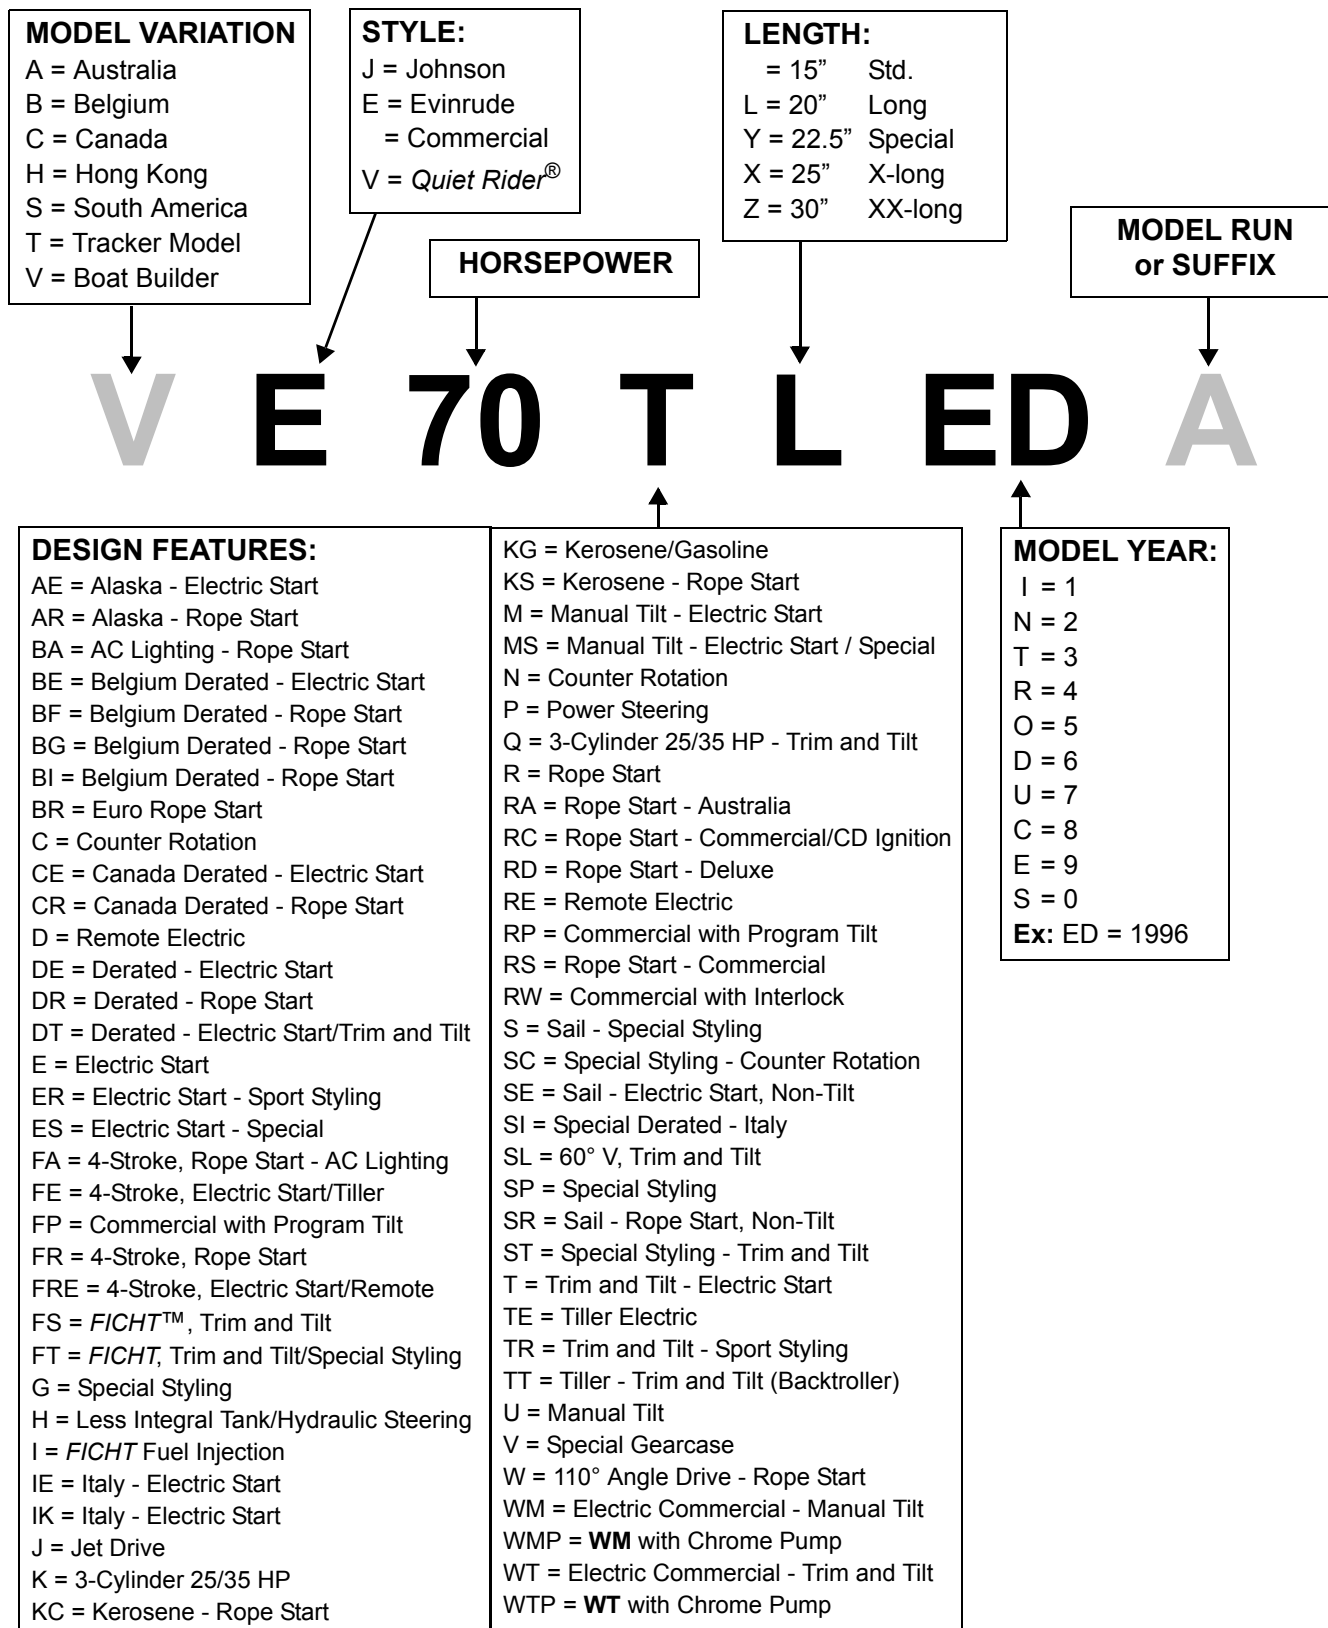

TABLE OF CONTENTS

MODEL NUMBER DESIGNATION - OUTBOARDS	2
MODEL YEARS 1980-1998	2
MODEL YEARS 1999-2001	3
MODEL YEARS 2002 AND UP	4
RECREATIONAL OUTBOARDS 1980-1999	5
RECREATIONAL OUTBOARDS 2000-2005	18
COMMERCIAL OUTBOARDS 1977-1999	32
COMMERCIAL OUTBOARDS 2000-2005	37
MILITARY OUTBOARDS 1980-2005	39
RACING OUTBOARDS 1967-1995	40
ELECTRIC OUTBOARDS 1974-1999	41
ELECTRIC OUTBOARDS 1999-2001	43
JOHNSON® RECREATIONAL OUTBOARDS 1922-1979	44
EVINRUDE® RECREATIONAL OUTBOARDS 1913-1979	49
OMC SEA DRIVE™ MODELS	61
TURBOJET™ MODELS	61
OMC ZEPHYR™ SAIL DRIVES	61
GALE MANUFACTURED PRODUCTS 1941-1963	62
MODEL NUMBER DESIGNATION - STERN DRIVES	65
MODEL YEARS 1981-1985	65
MODEL YEARS 1986-1993	66
OMC STERN DRIVES 1964-1993	67
OMC INBOARDS 1970-1982	73
BOATS, TRAILERS AND DIVING UNITS	75
SNOWMOBILES	78

MODEL NUMBER DESIGNATION - OUTBOARDS

Model Years 1980-1998